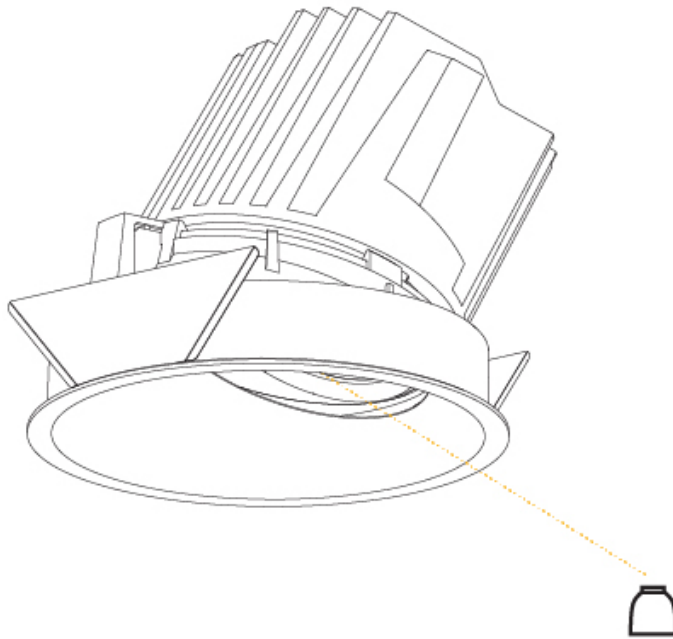

BIONIQ ROUND WALLWASH RECESSED

A35347-

PROJECT _____

TYPE _____

SPECIFIER _____

QUANTITY _____

DATE _____

A