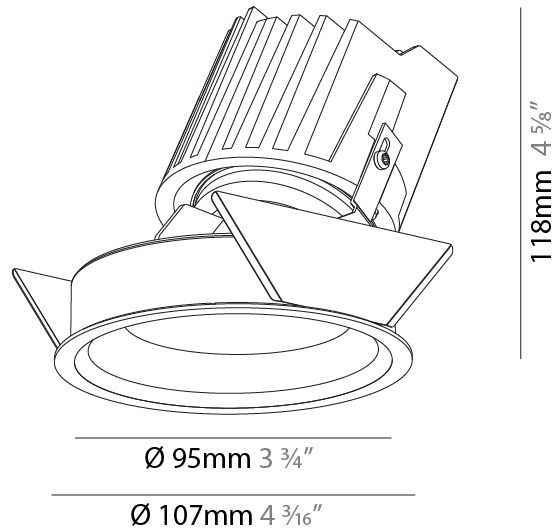

GENERAL

Series: Bioniq
Subseries: Bioniq Round Wallwash
Brand: Prolicht
Division: Architectural
Mounting Type: Recessed
Mounting Location: Ceiling
Subcategory: Downlight

PHYSICAL

Shape: Round
Diameter (mm): 107
Diameter (in): 4 3/16
Height (mm): 118
Height (in): 4 5/8
Ceiling Thickness (mm): 10 / 12.5 / 15
Ceiling Thickness (in): 3/8 or 1/2 or 9/16
Min. Recessing Depth (mm): 140
Min. Recessing Depth (in): 5 1/2
Light Distribution: Adjustable / Asymmetric
Weight (kg): 0.456
Weight (lbs): 1
Fixture Finish: SSR / BKV / CWI / CRY / HAB / LAG / UFT / ITA / RUA / RUR / MIC / FTG / MYG / TWT / LOD / PUS / FRO / FUP / KIA / POP / BLS / SPG / MEY / GOH / GUM / CHC / COM / ABZ / JAG / OBR / MOS / ROR
Fixture Material: Aluminum Die Cast
Cut-out Measurements: 98mm / 3 7/8"

ELECTRICAL

Lamp Type: LED (Zhaga Standard)
Total Output Wattage (W): 15
Dimming: Dali Dimming
Driver Included: No
Driver Location: Recessed Housing
Driver Type: Constant Current - 120Vac
Housing: See components
Input Voltage (V): 120
Constant Current (MA): 350

LED

Number of LEDs: 1
Color Temperature (°K): Warm Dim
Max. Delivered Lumen (lm): 850
Nominal Lumen (lm): 1140
CRI: >90 CRI
Lamp Life (hrs): 50000

OPTICAL

Reflector: 20 / 40 / 60
Adjustability: Fixed

RATINGS AND CERTIFICATIONS

Certified By: Certified for North American Standards
IP rating: IP20

PROJECT	_____
TYPE	_____
SPECIFIER	_____
QUANTITY	_____
DATE	_____